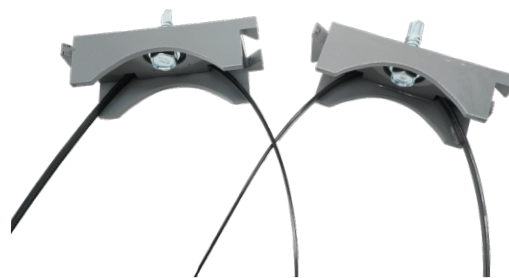

American

MADE PRODUCTS

AmRad USA Made Motor-Run Capacitors and
Universal Motor-Run Capacitors/Hard-Start Kits/Motor-Start Capacitors

Hung-Rite
Equipment Hanger

Mueller Streamline® Standard
and Mini Split Line Sets

Rad Float Switch

Ditek Surge Protectors

Universal Capacitor Mount

Conduit and AC
Wire Kits

Trust the 